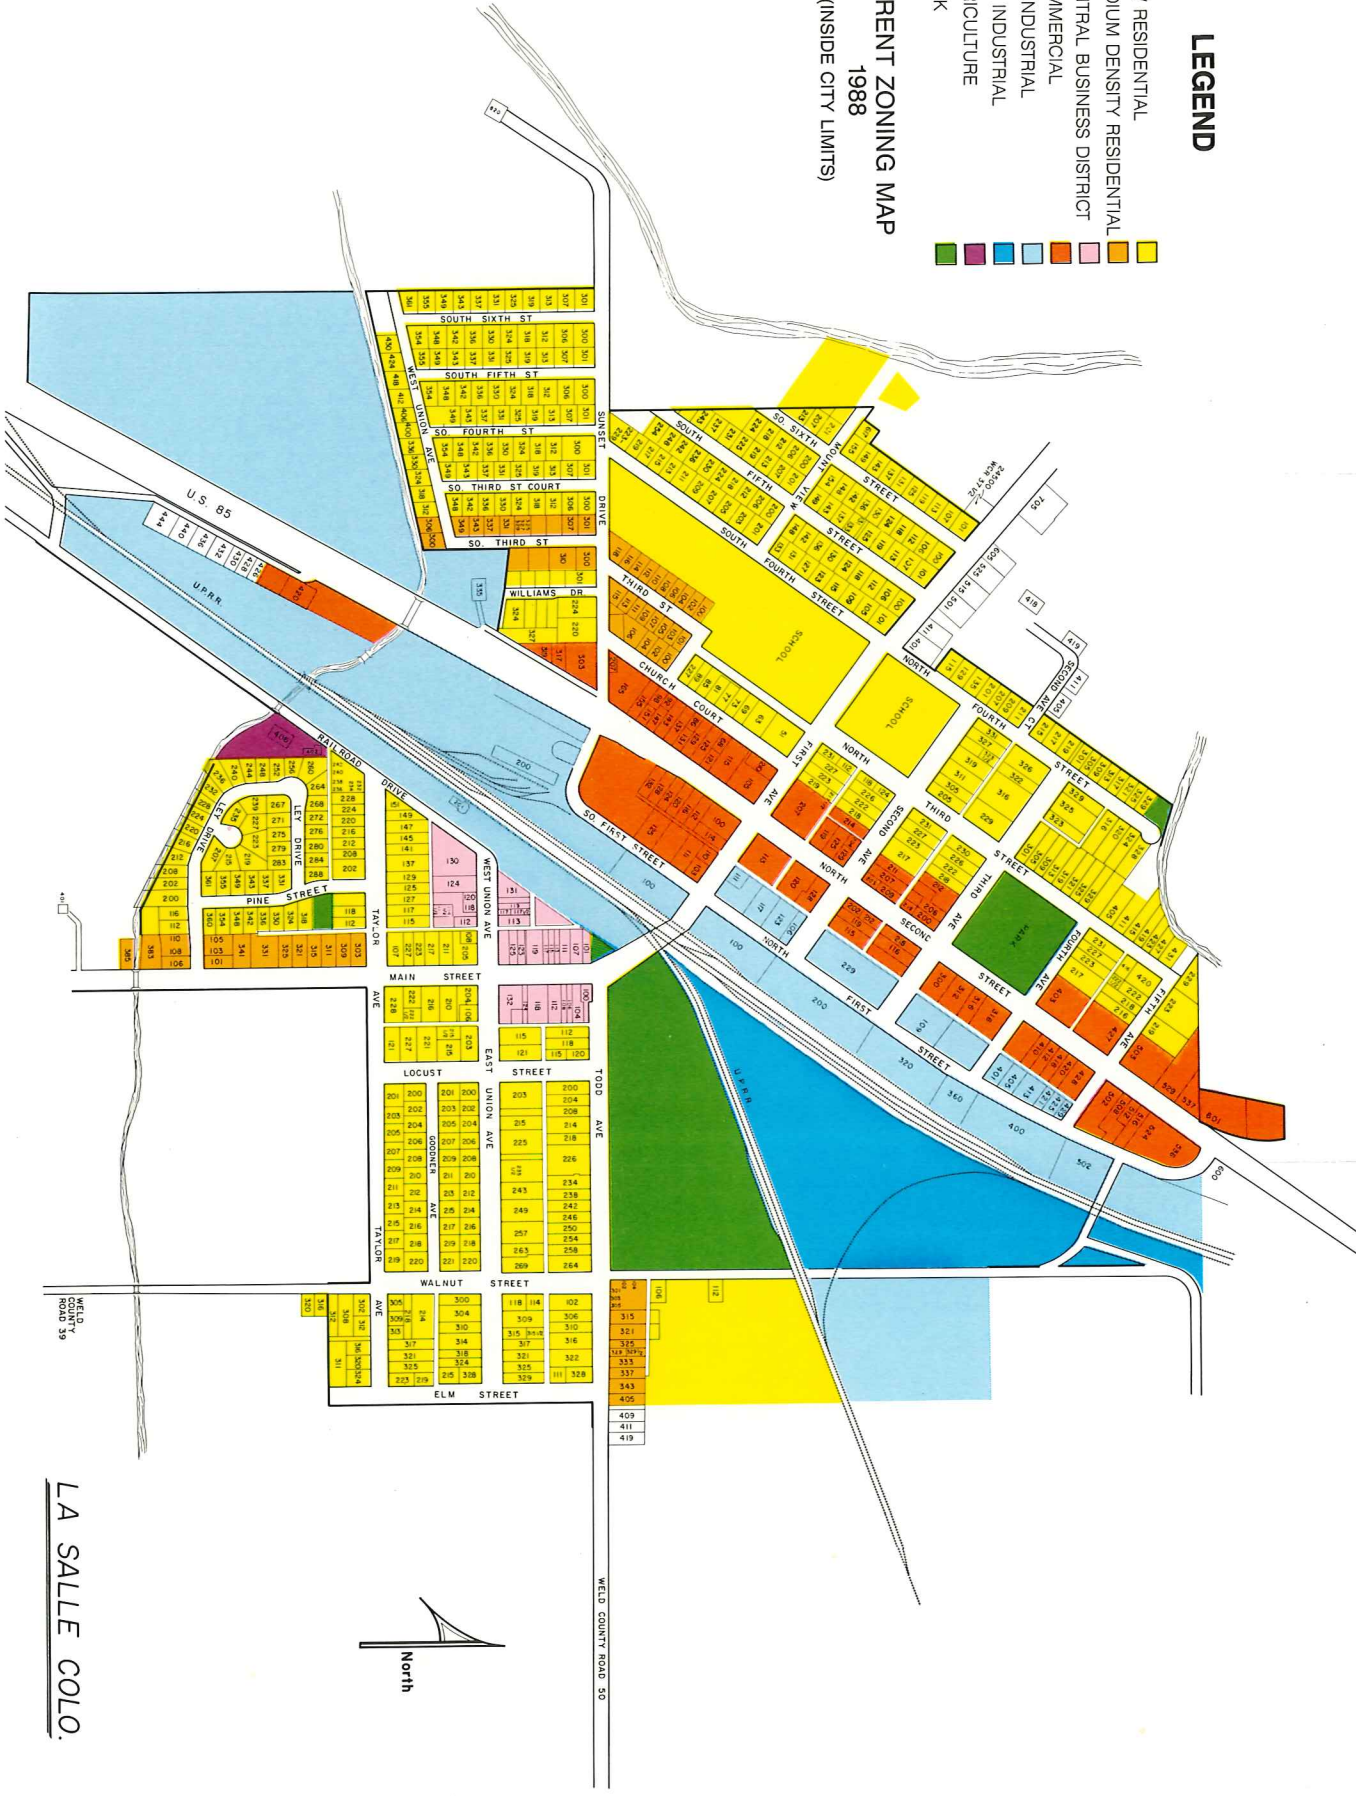

LEGEND

- R-1 - LOW RESIDENTIAL
- R-2 - MEDIUM DENSITY RESIDENTIAL
- CBD - CENTRAL BUSINESS DISTRICT
- C - COMMERCIAL
- I - I - INDUSTRIAL
- II - II - INDUSTRIAL
- A - AGRICULTURE
- P - PARK

CURRENT ZONING MAP 1988 (INSIDE CITY LIMITS)

LA SALLE COLO.